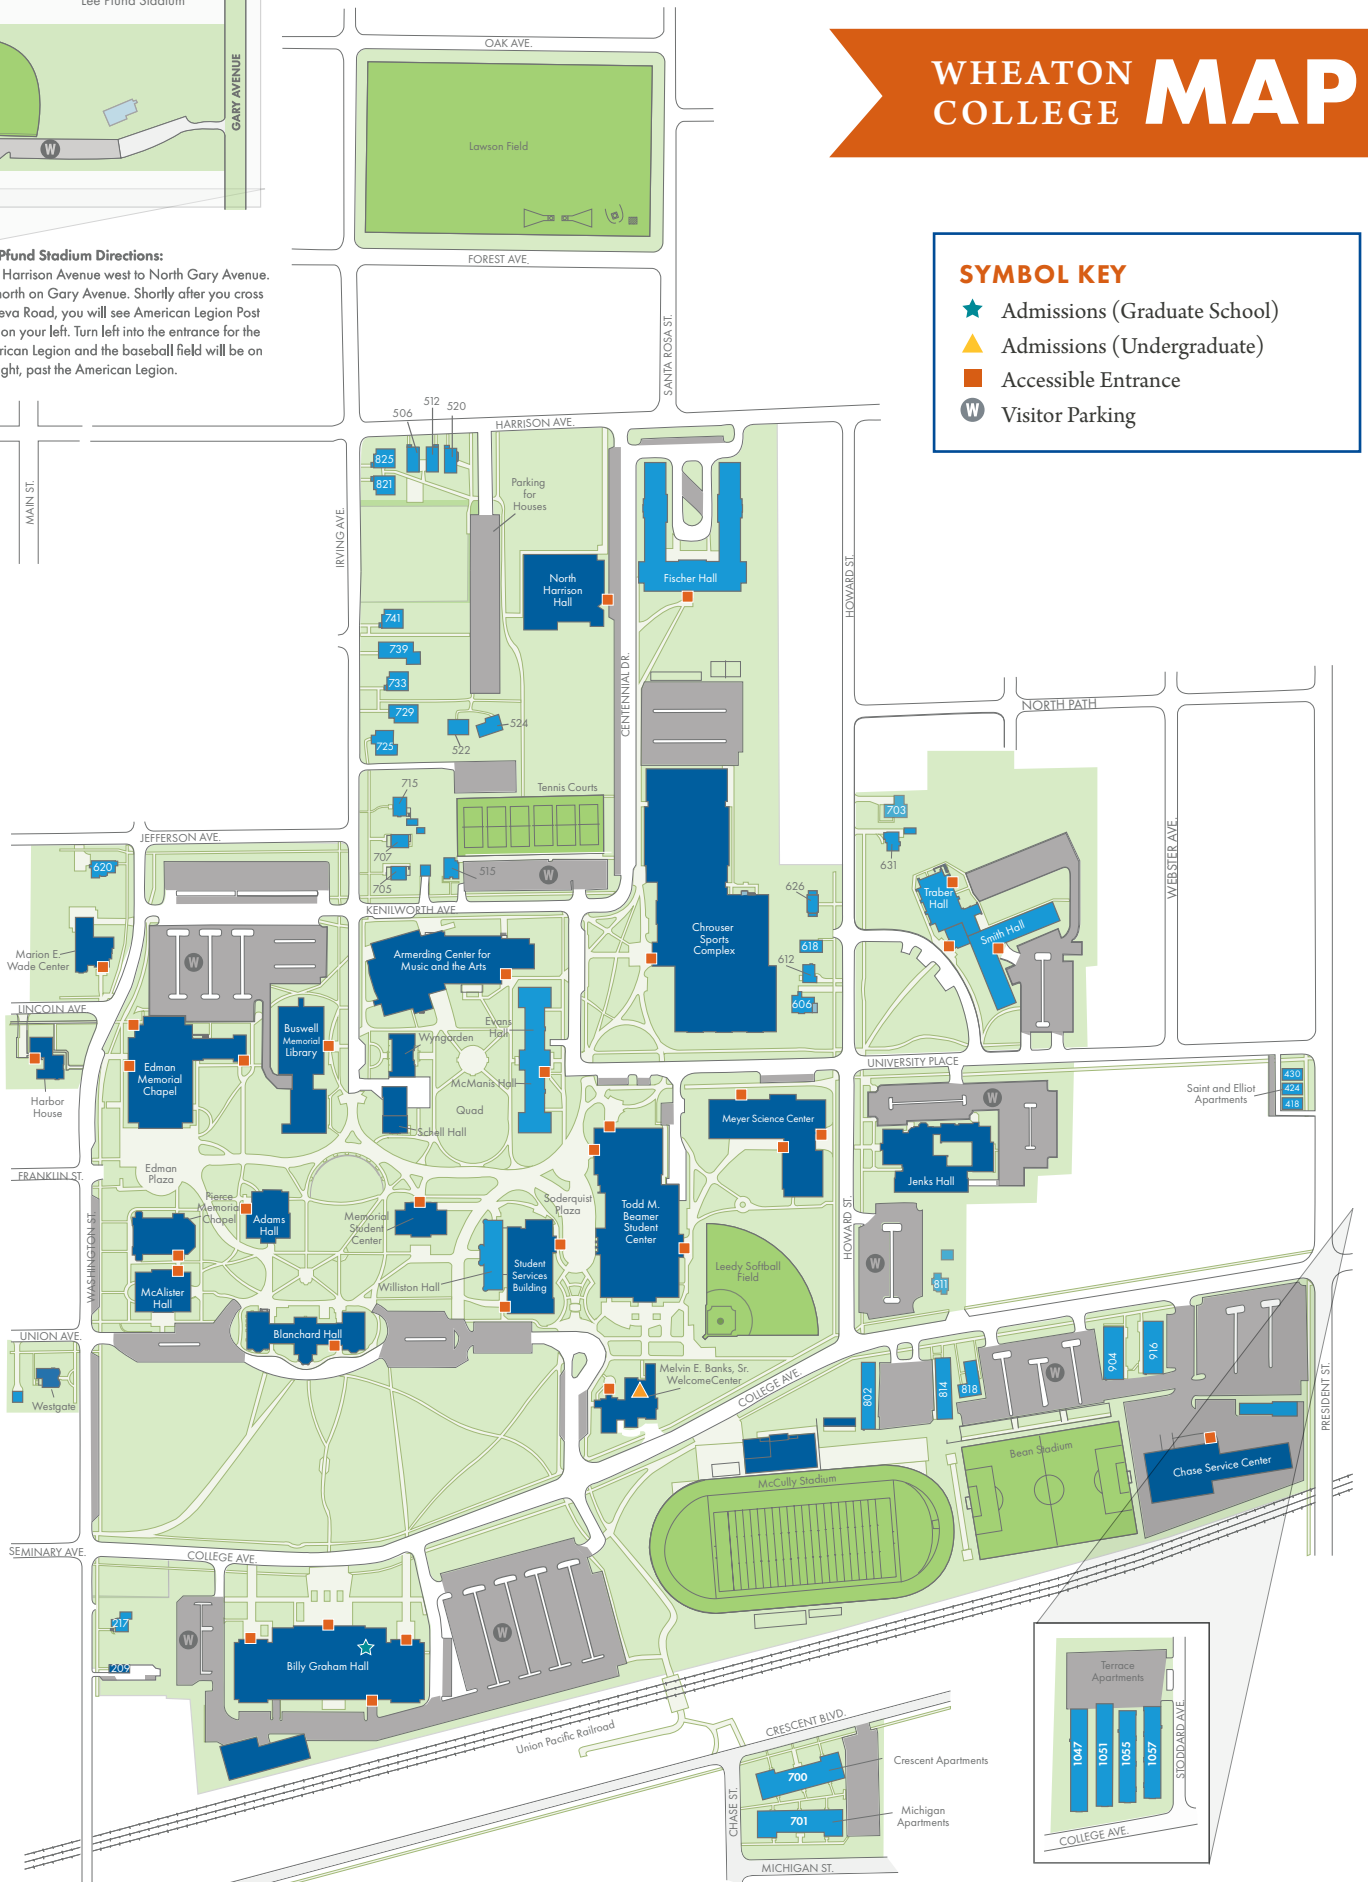

Last Updated 7/20/2021

CAMPUS GUIDE & MAP

**WHEATON
COLLEGE**
For Christ & His Kingdom

Lee Pfund Stadium Directions:
Take Harrison Avenue west to North Gary Avenue. Go north on Gary Avenue. Shortly after you cross Geneva Road, you will see American Legion Post #76 on your left. Turn left into the entrance for the American Legion and the baseball field will be on the right, past the American Legion.

WHEATON COLLEGE MAP

SYMBOL KEY

- ★ Admissions (Graduate School)
- ▲ Admissions (Undergraduate)
- Accessible Entrance
- Ⓜ Visitor Parking

Campus Locations

- Adams Hall (A-4)
- Armerding Center for Music and the Arts (B-3)
 - Community School of the Arts
 - Ticket & Information office
- Billy Graham Hall (B-5)
 - Advancement
 - Barrows Auditorium
 - Billy Graham Center Museum
 - Graduate School Admissions
 - Marketing/Communications
- Blanchard Hall (B-4)
 - Human Resources
- Buswell Memorial Library (B-3)
- Chase Service Center (D-5)
- Chrouser Sports Complex (C-3)
 - King Arena
 - Lederhouse Natatorium
 - Eckert Recreation Center
- Bean Stadium (D-5)
- Edman Memorial Chapel (A-3)
- Harbor House (A-3)
- Jenks Hall (C-4)
 - Arena Theater
 - ROTC
- Lawson Field (B-1)
- Lee Pfund Stadium (A-1)
- Leedy Softball Field (C-4)

- Marion E. Wade Center (A-3)
- Bakke Auditorium
- McAlister Conservatory (A-4)
- McCully Stadium (C-5)
- McManis Hall (B-4)
 - Conference Services
- Melvin E. Banks, Sr. Welcome Center (B-4)
 - Undergraduate Admissions
- Memorial Student Center (B-4)
- Meyer Science Center (C-4)
- North Harrison Hall (B-2)
 - Counseling Center
 - Student Health Services
- Schell Hall (B-4)
 - Human Needs and Global Resources
- HoneyRock
- Student Services Building (B-4)
 - Bookstore
 - Center for Vocation and Career
 - Registrar
 - Student and Financial Services
- Tennis Courts (B-3)
- Todd M. Beamer Student Center (B-4)
 - Anderson Commons Dining Hall
 - Coray Alumni Gymnasium
 - Sam's
 - The Stupe
- Westgate (A-4)
 - Alumni and Parent Engagement